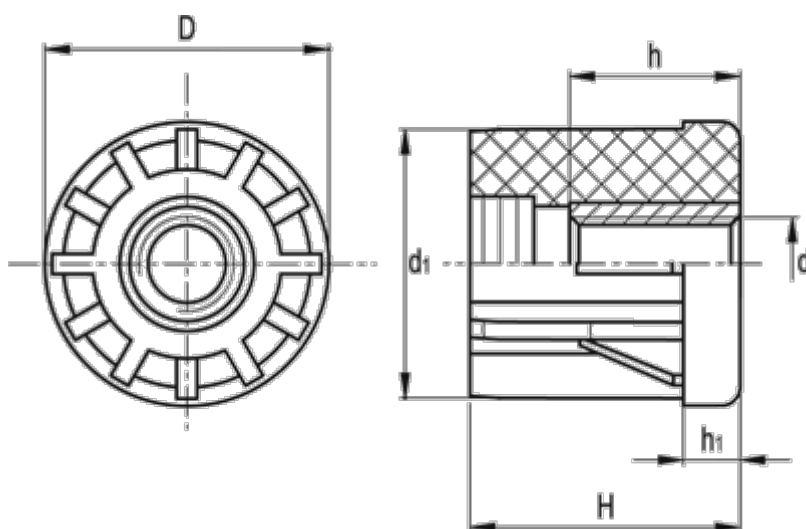

Data Sheet

Article number: 2310320375
Description: E+G Round end-cap
NDX.T-50.9x2-M16

Measures

d	= M16	Tube wall thickness = 2.0
D	= 51	Weight (g) = 63
d1	= 46.9	
h	= 15	
H	= 45	
h1	= 10	
Internal tube size	= 46.9	
Outer tube size	= 50.9	